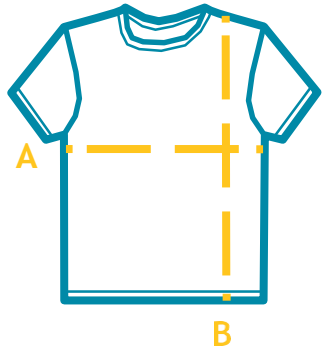

* MTM option for Long Sleeves PE T SHIRTS Available *

Secondary Uniform Accessories

Back Pack

Swim Cap

Socks Navy

Socks White

PE Bag

SIZING GUIDE

MEASUREMENT IN INCHES

For Bottom

A - Waist

1/2 Waist. Lay garment flat. Measure edge to edge at top of waist and double it to get total waist

B - Body Length

Lay garment flat. Measure from top of waist to bottom hem.