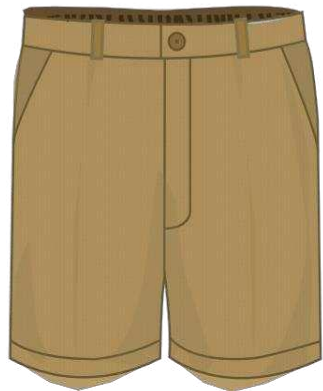

Uniforms For F1 & F2

Shorts